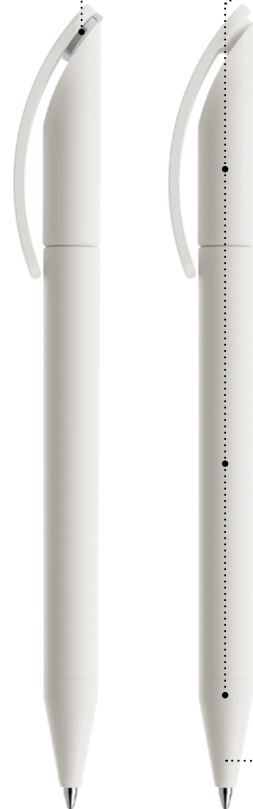

DS3

Product code

1 Writing system

T Twist ball pen

2 Cap and body

F Frosted
T Transparent
M Matt
P Polished
A Varnished polished
R Soft touch
B Biotic

3 Nose cone

F Frosted
T Transparent
M Matt
P Polished
A Varnished polished
R Soft touch
B Biotic
S Satin finish metal
C Chrome finish metal

4 Ring

X Polished