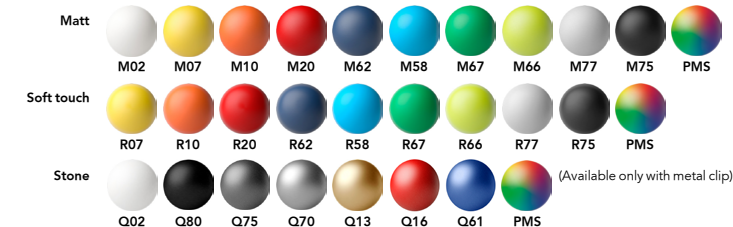

T Transparent
P Polished
S Satin finish metal

4 Button

T Transparent
P Polished
S Satin finish metal
C Chrome finish metal

Button

Clip holder (Only with metal clip)

Curved and flat plastic clip

Metal clip

Body