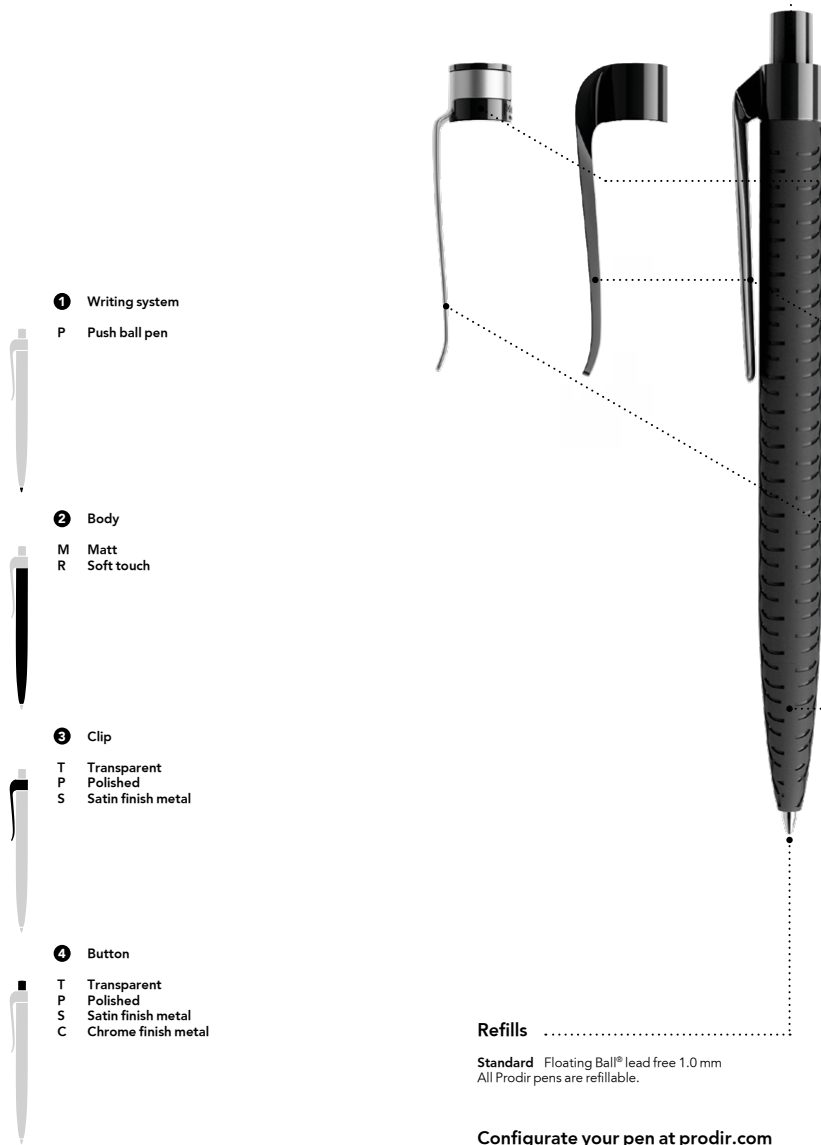

Product code

1 Writing system

P Push ball pen

2 Body

M Matt
R Soft touch

3 Clip

T Transparent
P Polished
S Satin finish metal

4 Button

T Transparent
P Polished
S Satin finish metal
C Chrome finish metal