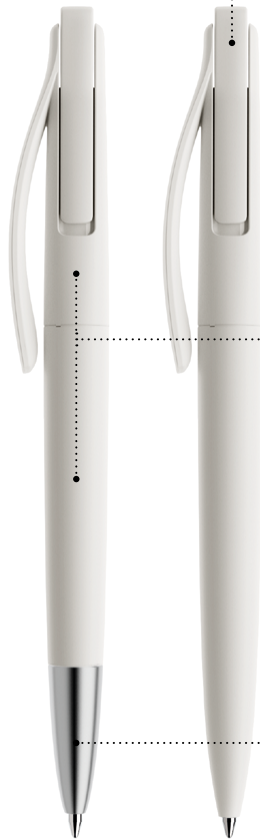

Product code

1 Writing system
P Push ball pen

2 Cap
F Frosted
T Transparent
M Matt
P Polished

3 Barrel
F Frosted
T Transparent
M Matt
P Polished

4 Button
F Frosted
T Transparent
M Matt
P Polished

2 Cap and body
F Frosted
T Transparent
M Matt
P Polished

3 Nose cone
S Satin finish metal
C Chrome finish metal

Button

Cap, body and barrel

Metal nose cone

Refills

Standard Floating Ball® lead free 1.0 mm
All Prodir pens are refillable.

Configure your pen at prodir.com