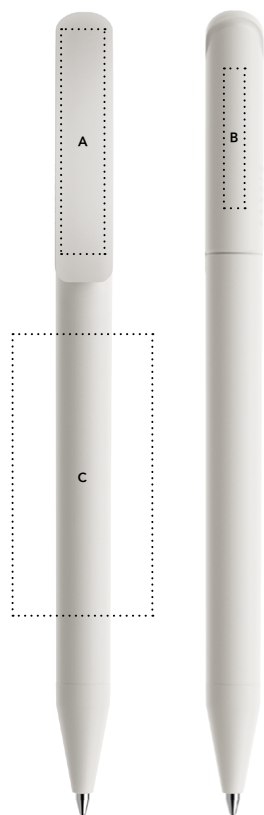

Refills

Standard Floating Ball® lead free 1.0 mm
All Prodir pens are refillable.

Configure your pen at prodir.com

Fastlane

5.000 pens in 5 days.

Minimum order quantity
500 pens
For PMS starting from 5.000 pieces