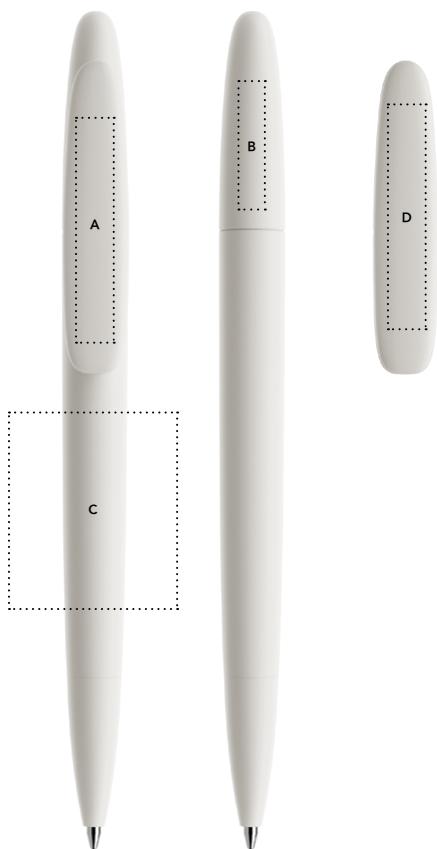

Print areas

		mm	Inch	Print	Notes
A	Clip	40 x 7	1,57 x 0,28	6 colours	Soft touch version 2 colours
B	Back cap	23 x 5	0,90 x 0,20	1 colour	-
C	Body	35 x 30	1,38 x 1,18	4 colours	Not available for Soft touch surface
D	Clip cover	40 x 7	1,57 x 0,28	2 colours	-

QR Code's print areas. Each pen can feature only one QR Code.

		mm	Inch	Print	Notes
A	Clip	40 x 7	1,57 x 0,28	2 colours + white layer	Soft touch version 1 colour + white layer
D	Clip cover	40 x 7	1,57 x 0,28	2 colours + white layer	-

More info at prodir.com/cloudservices