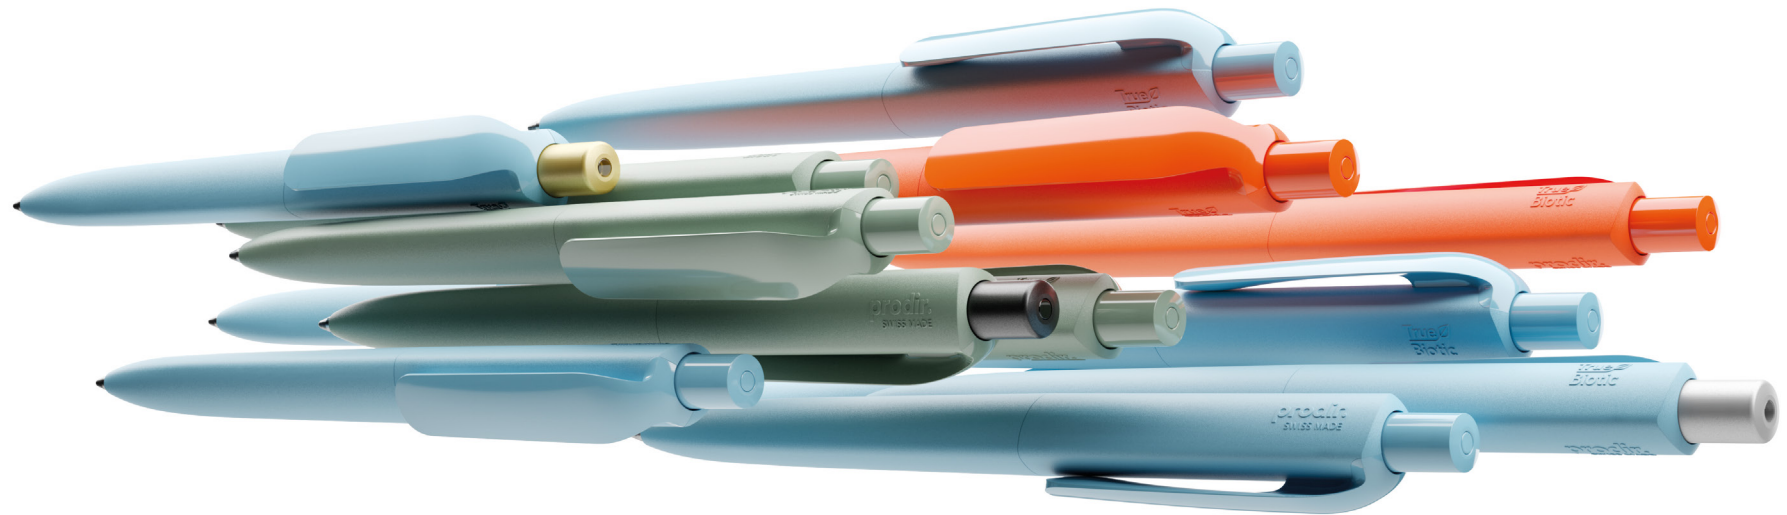

DS8 True Biotic

Denn es gibt keinen Planeten B.