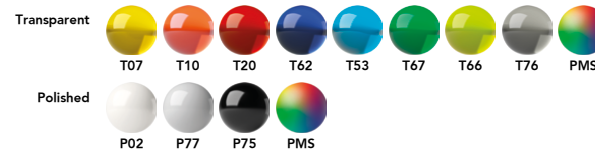

T Transparent
P Polished
S Satin finish metal

4 Button

T Transparent
P Polished
S Satin finish metal
C Chrome finish metal

Button

Clip holder (Only with metal clip)

Curved and flat plastic clip

Metal clip

Body