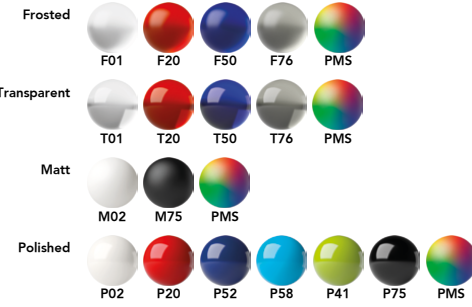

Product code

1 Writing system
P Push ball pen

2 Cap
F Frosted
T Transparent
M Matt
P Polished

3 Barrel
F Frosted
T Transparent
M Matt
P Polished

4 Button
F Frosted
T Transparent
M Matt
P Polished

2 Cap and body
F Frosted
T Transparent
M Matt
P Polished

3 Nose cone
S Satin finish metal
C Chrome finish metal

Button

Cap, body and barrel

Metal nose cone

Refills

Standard Floating Ball® lead free 1.0 mm
All Prodir pens are refillable.

Configure your pen at prodir.com

Minimum order quantity
500 pens
For PMS starting from 10.000 pieces