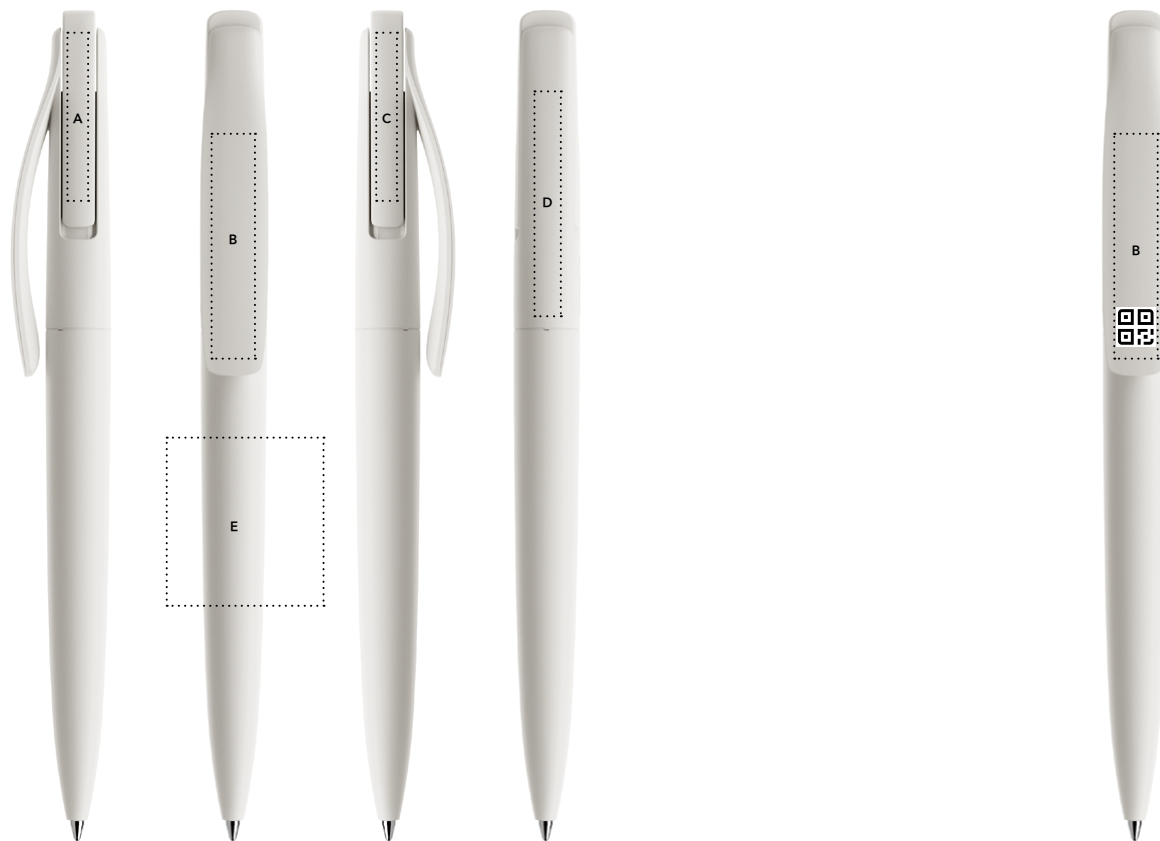

Print areas

		mm	Inch	Print	Notes
A	Button (right)	30 x 4	1,18 x 0,16	1 colour	-
B	Clip	40 x 8	1,57 x 0,31	6 colours	-
C	Button (left)	30 x 4	1,18 x 0,16	1 colour	-
D	Back cap	40 x 5	1,57 x 0,20	1 colour	-
E	Body	30 x 28	1,18 x 1,10	4 colours	-

QR Code's print areas. Each pen can feature only one QR Code.

		mm	Inch	Print	Notes
B	Clip	40 x 8	1,57 x 0,31	2 colours + white layer	-

More info at prodir.com/cloudservices