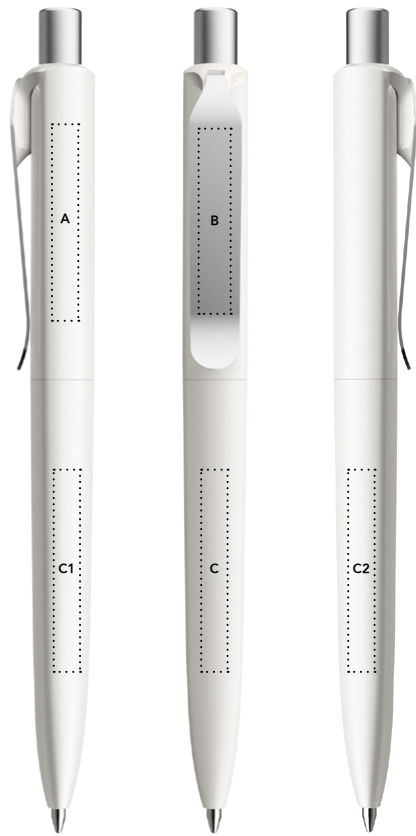

DS8 Metal Clip

Print areas

		mm	Inch	Print	Notes
A	Side cap	35 x 5	1,38 x 0,20	2 colours	-
B	Metal clip	33 x 6	1,29 x 0,23	4 colours	Pad printing or laser engraving
C	Body	36 x 5	1,41 x 0,20	2 colours	-
C1	Side body	36 x 5	1,41 x 0,20	2 colours	-
C2	Side body	36 x 5	1,41 x 0,20	2 colours	-

QR Code's print areas. Each pen can feature only one QR Code.

		mm	Inch	Print	Notes
C	Body	36 x 7	1,41 x 0,28	2 colours + white layer	Soft touch version 1 colour + white layer
C1	Side body	36 x 7	1,41 x 0,28	2 colours + white layer	Soft touch version 1 colour + white layer
C2	Side body	36 x 7	1,41 x 0,28	2 colours + white layer	Soft touch version 1 colour + white layer

More info at prodir.com/cloudservices