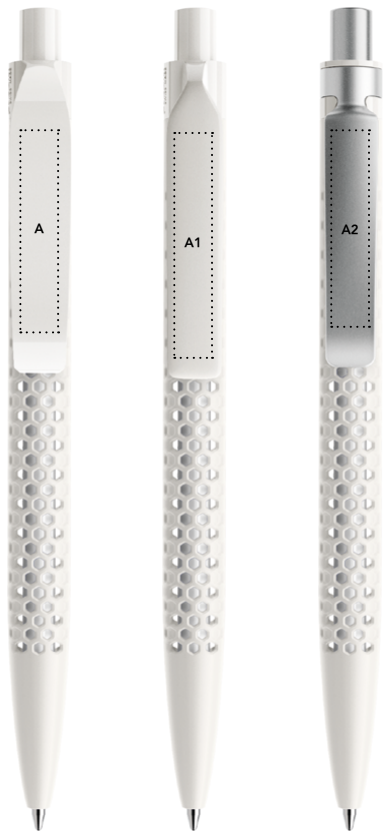

True Biotic Matt
 B02 B03 B11 B33 B41 B62 B75 PMS

Refills

Standard Floating Ball® lead free 1.0 mm
 All Prodir pens are refillable.

Configure your pen at prodir.com

Minimum order quantity
 500 pens
 For PMS starting from 5.000 pieces

1 Writing system

P Push ball pen

2 Body

B True Biotic

3 Clip

B True Biotic

4 Button

B True Biotic
 S Satin finish metal
 C Chrome finish metal