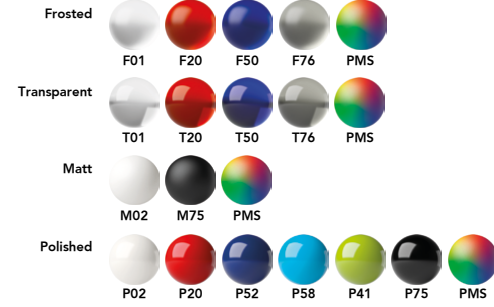

Cap, body and barrel

Metal nose cone

Refills

Standard Floating Ball® lead free 1.0 mm
All Prodir pens are refillable.

Configure your pen at prodir.com

Minimum order quantity
500 pens
For PMS starting from 10.000 pieces