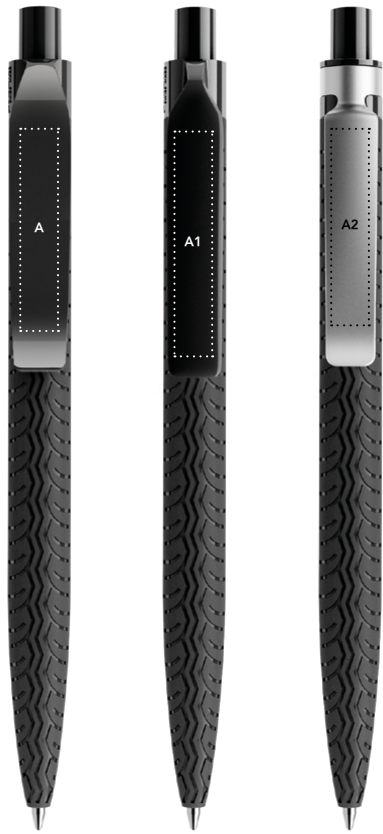

Print areas

		mm	Inch	Print	Notes
A	Curved clip	36 x 7	1,41 x 0,28	6 colours	-
A1	Flat clip	40 x 7	1,57 x 0,28	6 colours	-
A2	Metal clip	35 x 7	1,38 x 0,28	4 colours	Pad printing or laser engraving

QR Code's print areas. Each pen can feature only one QR Code.

		mm	Inch	Print	Notes
A	Curved clip	36 x 7	1,41 x 0,28	2 colours + white layer	-
A1	Flat clip	40 x 7	1,57 x 0,28	2 colours + white layer	-

More info at prodir.com/cloudservices