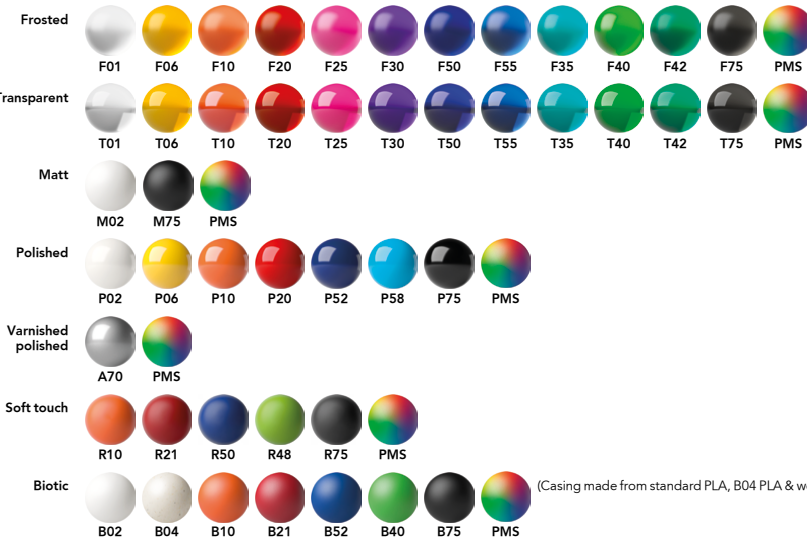

4 Ring

X Polished

Ring option (Not available for Soft touch and biotic surfaces)

Cap, body and nose cone

(Casing made from standard PLA, B04 PLA & wood powder)

Metal nose cone (Not available for Soft touch, biotic and regenerated surfaces)