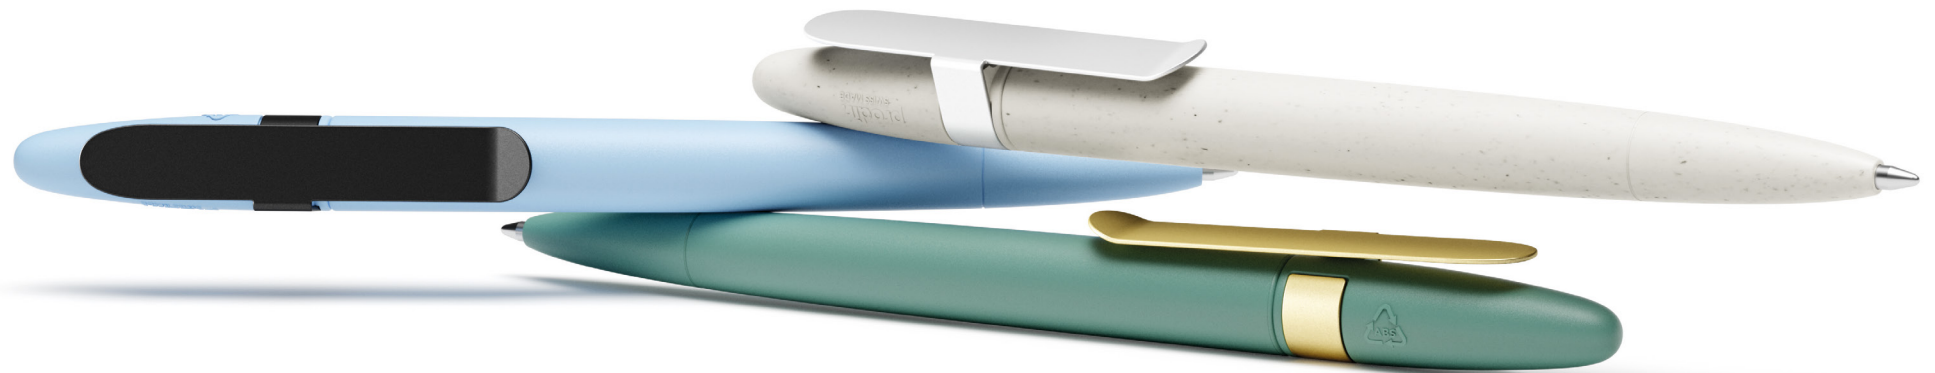

DS5 Metal Clip

Elegante Leichtigkeit.