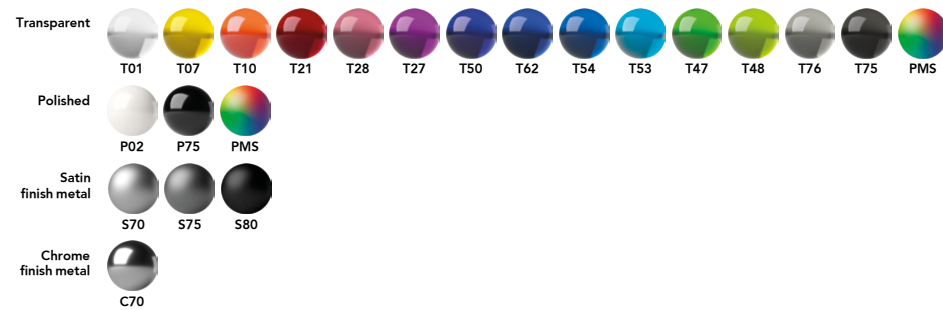

DS8

Product code

- 1 Writing system
  P Push ball pen
- 2 Cap
  M Matt
  P Polished
  R Soft touch
- 3 Barrel
  M Matt
  P Polished
  R Soft touch
- 4 Button
  T Transparent
  P Polished
  S Satin finish metal
  C Chrome finish metal

Button

Clip

Cap and barrel

Refills .....
Standard Floating Ball® lead free 1.0 mm
All Prodir pens are refillable.

Configure your pen at prodir.com

Fastlane
5.000 pens in 5 days.

Minimum order quantity
500 pens
For PMS starting from 5.000 pieces