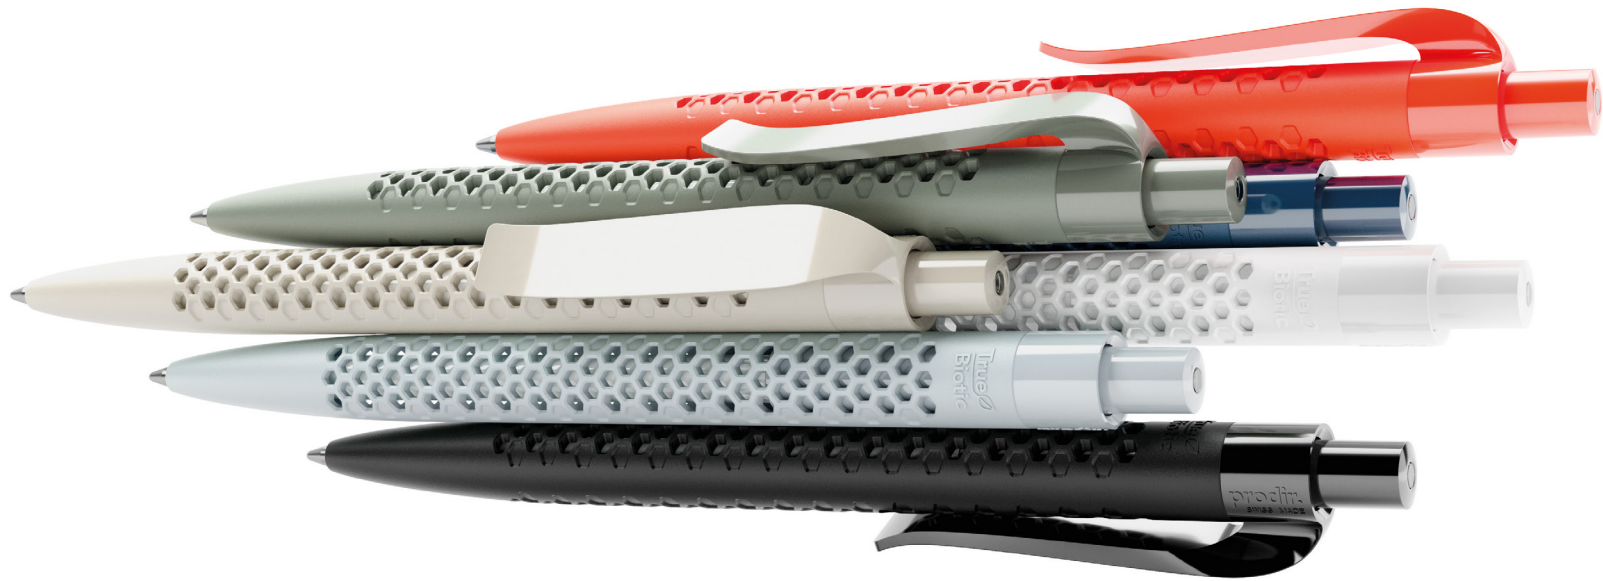

QS40 True Biotic

Zukunft beginnt jetzt.