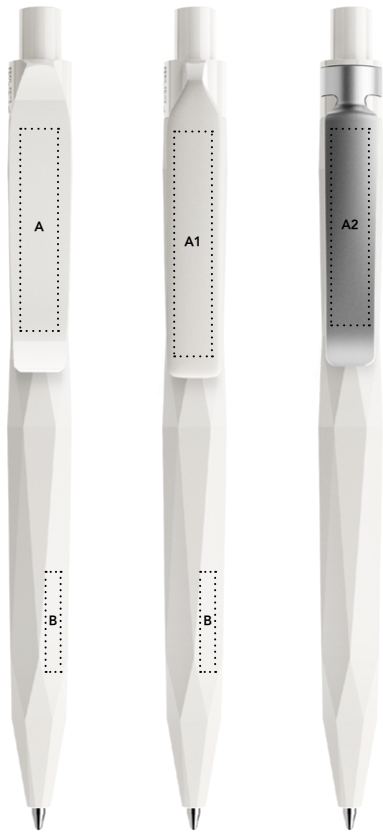

T Transparent
P Polished
S Satin finish metal

4 Button

T Transparent
P Polished
S Satin finish metal
C Chrome finish metal

Button

Clip holder (Only with metal clip)

Curved and flat plastic clip

Metal clip

Body

Refills

Standard Floating Ball® lead free 1.0 mm
All Prodir pens are refillable.

Configure your pen at prodir.com

Minimum order quantity
500 pens
For PMS starting from 5.000 pieces

Print areas

		mm	Inch	Print	Notes
A	Curved clip	36 x 7	1,41 x 0,28	6 colours	-
A1	Flat clip	40 x 7	1,57 x 0,28	6 colours	-
A2	Metal clip	35 x 7	1,38 x 0,28	4 colours	Pad printing or laser engraving
B	Barrel	18 x 3	0,70 x 0,11	1 colour	Available only with matt surface. Not available with metal clip.