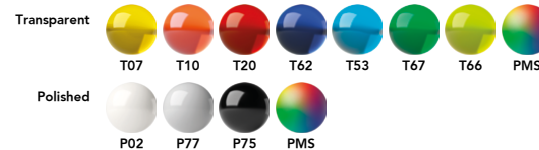

T Transparent
P Polished
S Satin finish metal

4 Button

T Transparent
P Polished
S Satin finish metal
C Chrome finish metal

Button

Clip holder (Only with metal clip)

Curved and flat plastic clip

Metal clip

Body