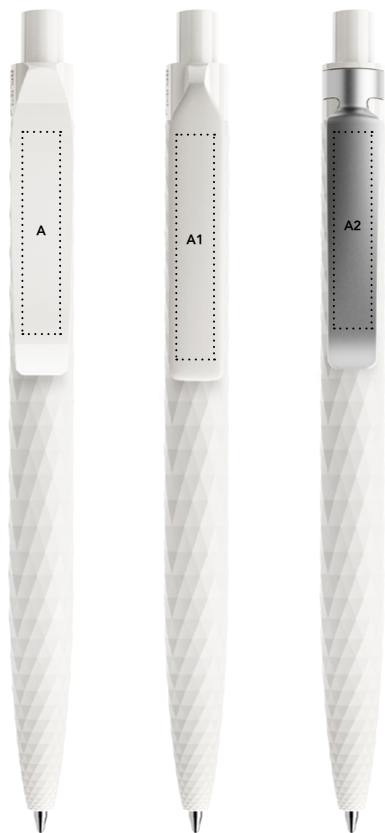

Transparent
T07 T10 T20 T62 T53 T67 T66 PMS

Polished
P02 P77 P75 PMS

Metal clip

Satin finish metal
S80 S75 S70 S13 S16 S61 PMS

Body

Matt
M02 M07 M10 M20 M62 M58 M67 M66 M77 M75 PMS

Soft touch
R07 R10 R20 R62 R58 R67 R66 R77 R75 PMS

Stone
Q02 Q80 Q75 Q70 Q13 Q16 Q61 PMS (Available only with metal clip)

Refills

Standard Floating Ball® lead free 1.0 mm
All Prodir pens are refillable.

Configure your pen at prodir.com

Minimum order quantity
500 pens
For PMS starting from 5.000 pieces