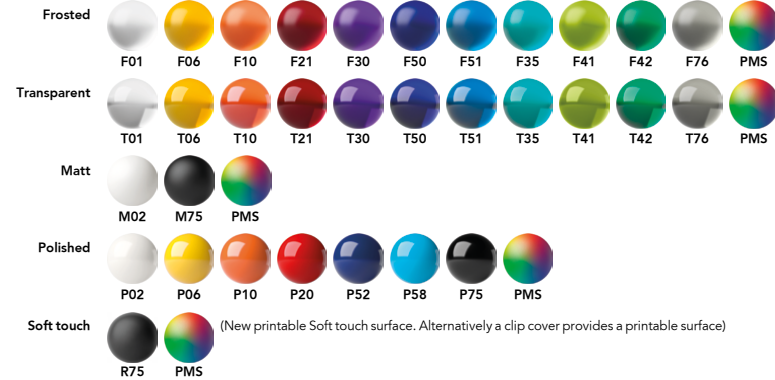

3 Nose cone

F Frosted
T Transparent
M Matt
P Polished
R Soft touch
S Satin finish metal
C Chrome finish metal

4 Clip cover

M Matt
P Polished

Clip cover option (Available only for Soft touch surfaces)

Cap, body and nose cone