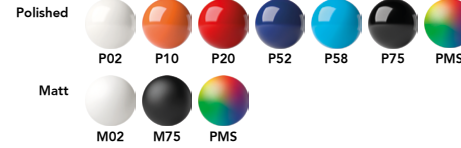

3 Nose cone

F Frosted
T Transparent
M Matt
P Polished
R Soft touch
S Satin finish metal
C Chrome finish metal

4 Clip cover

M Matt
P Polished

Clip cover option (Available only for Soft touch surfaces)

Cap, body and nose cone