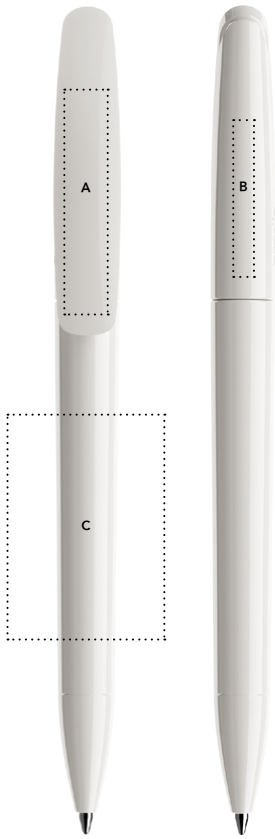

1 Writing system

T Twist ball pen with extra smooth mechanism

2 Cap and body

F Frosted
T Transparent
P Polished

3 Nose cone

F Frosted
T Transparent
P Polished
C Chrome finish metal

Metal nose cone (Not available for Frosted surface)

Chrome finish metal

C70

Refills

Standard Floating Ball® lead free 1.0 mm
All Prodir pens are refillable.

Configure your pen at prodir.com

Minimum order quantity
500 pens
For PMS starting from 10.000 pieces