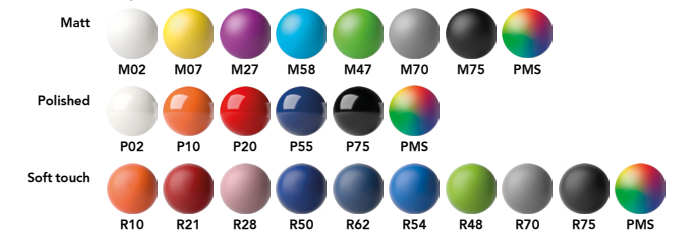

Cap and barrel

Refills .....
Standard Floating Ball® lead free 1.0 mm
All Prodir pens are refillable.

Configure your pen at prodir.com

Fastlane
5.000 pens in 5 days.

Minimum order quantity
500 pens
For PMS starting from 5.000 pieces